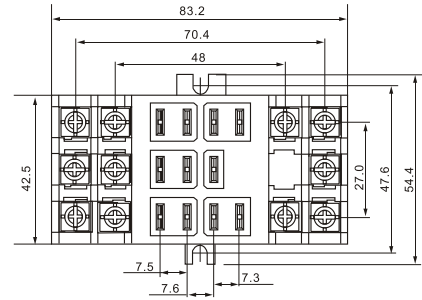

REC RELAY SOCKET

PTF-38F Fit to JQX38 SERIES

PTF-14A Fit to LY4 SERIES